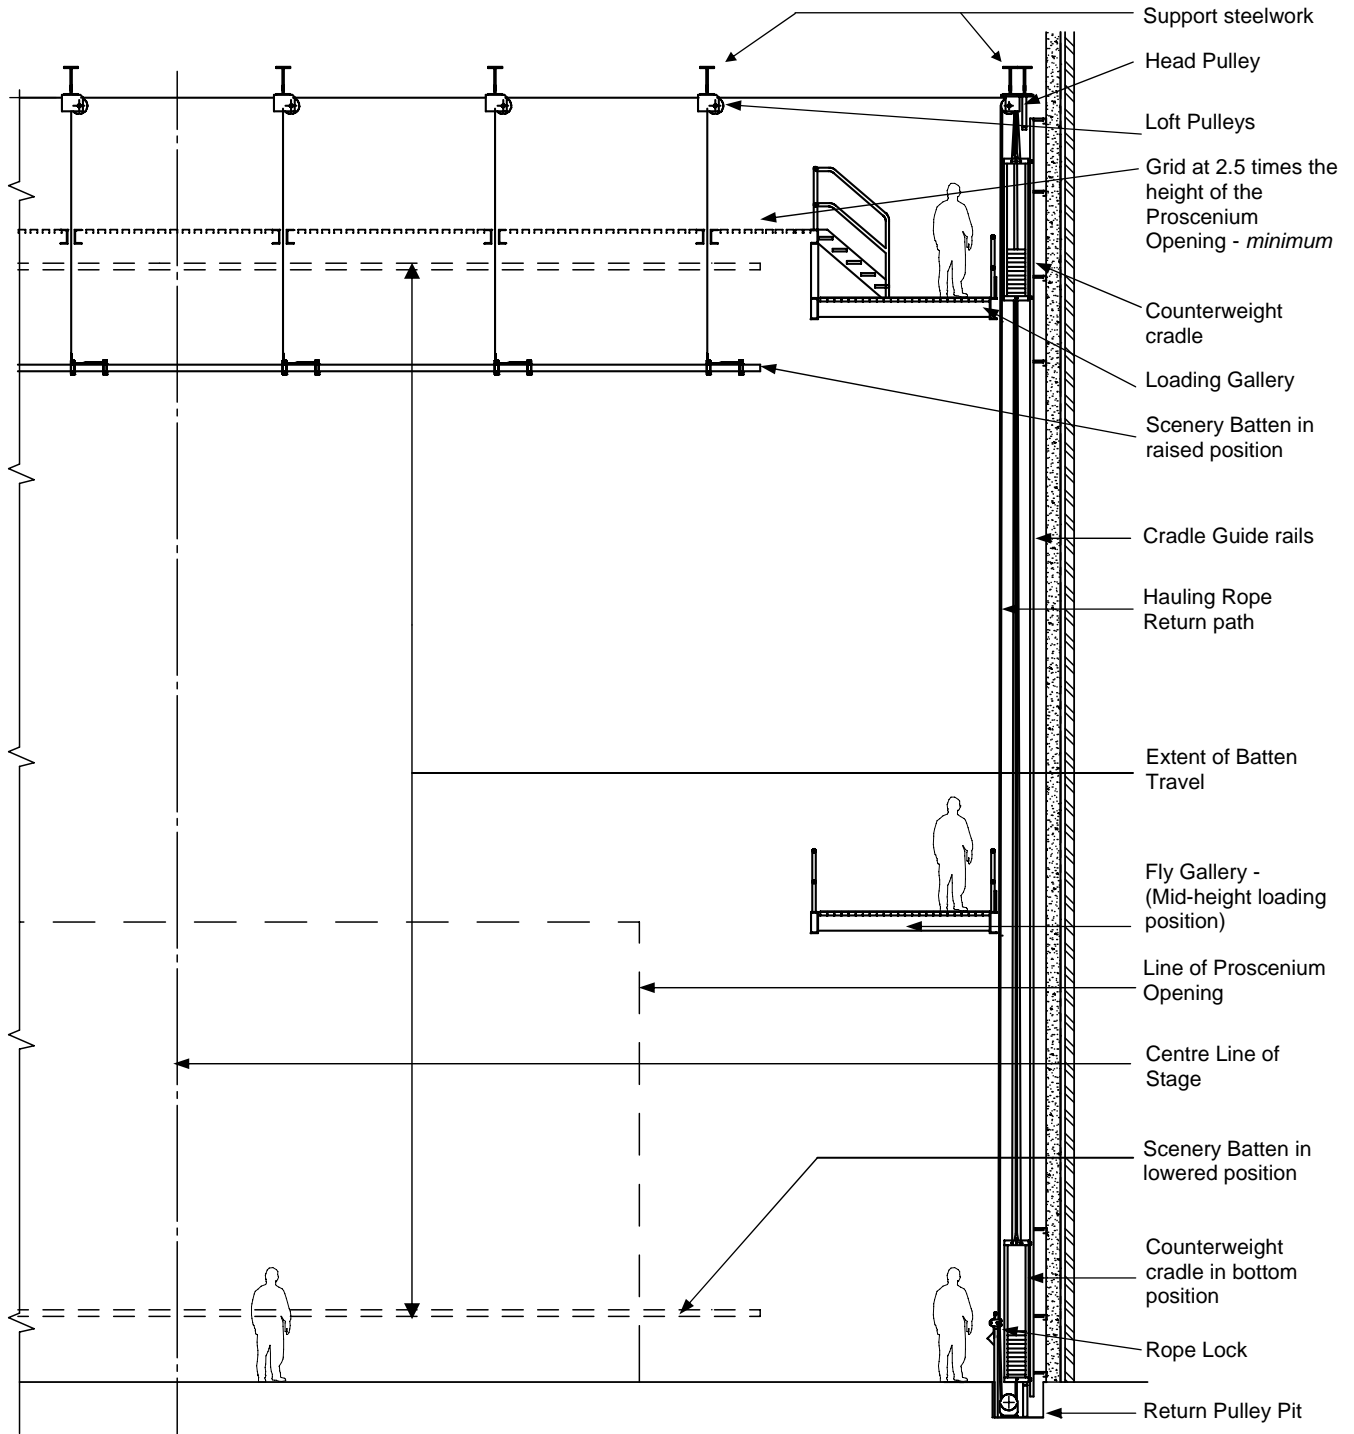

PRODUCT SPECIFICATIONS

DESCRIPTION

The STAGECRAFT Counterweight Flying System is ideal for the scenery, masking and other flying requirement in medium to large theatres.

A typical general arrangement of a single counterweight set is illustrated below.