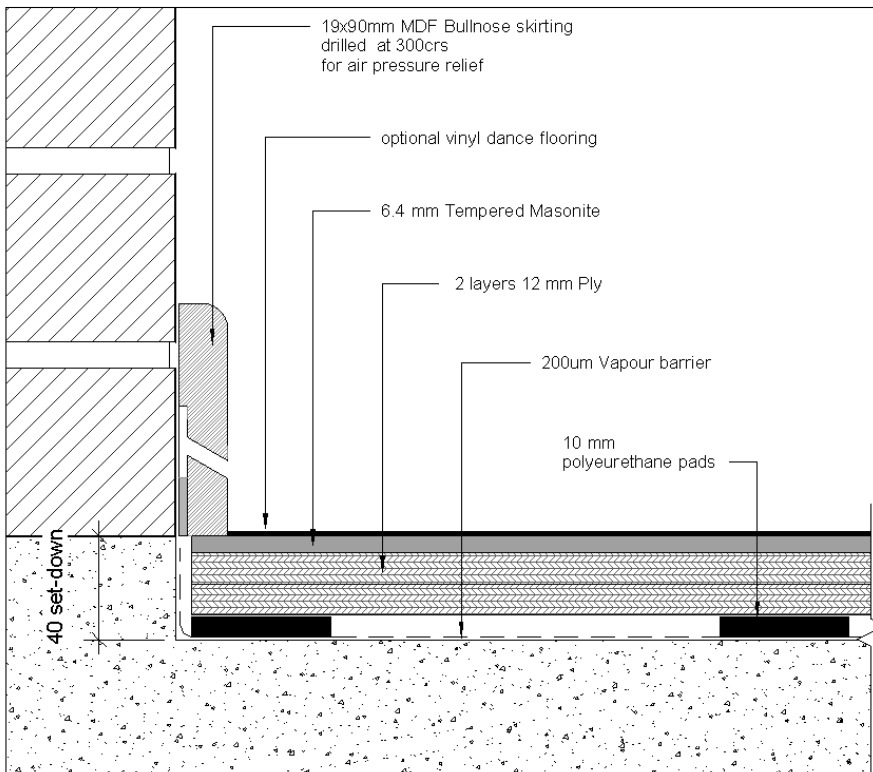

PRODUCT SHEET

The **STAGECRAFT AIR-FLO** floor system provides an economical, hard-wearing dance and drama surface which can be installed in new or retrofit situations.

By an **AirFlo** floor absorb shocks, enhancing performance and greatly reducing the chance of injuries. Such floors are the most desirable for dance, drama, indoor sports and physical education.

- **May be installed on any flat and level surface**
- **May be painted / repainted to any colour**
- **Worn or damaged areas of the top layer may be easily replaced**

Edge Detail at Wall

Edge Detail at Threshold

STAGECRAFT **AirFlo** floor system when installed in new buildings requires a 40mm set-down to make it level with surrounding floor