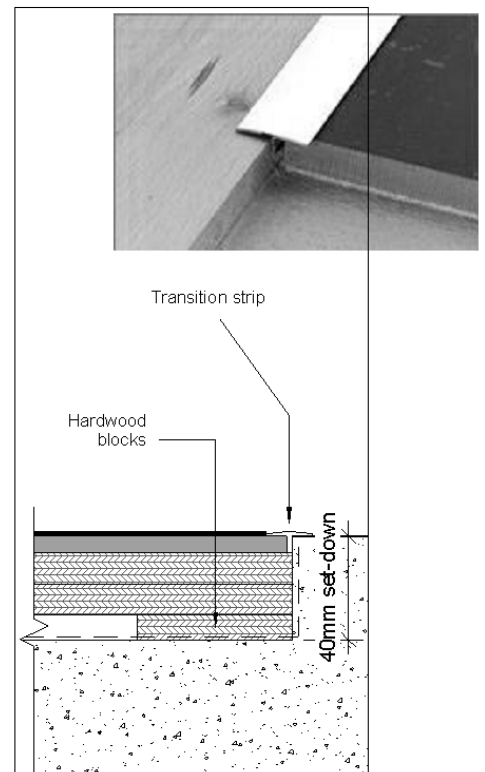

PRODUCT SHEET

The **STAGECRAFT AIR-FLO** floor system provides an economical, hard-wearing dance and drama surface which can be installed in new or retrofit situations.

By an **AirFlo** floor absorb shocks, enhancing performance and greatly reducing the chance of injuries. Such floors are the most desirable for dance, drama, indoor sports and physical education.

- **May be installed on any flat and level surface**
- **May be painted / repainted to any colour**
- **Worn or damaged areas of the top layer may be easily replaced**

Edge Detail at Wall

Edge Detail at Threshold

STAGECRAFT **AirFlo** floor system when installed in new buildings requires a 40mm set-down to make it level with surrounding floor