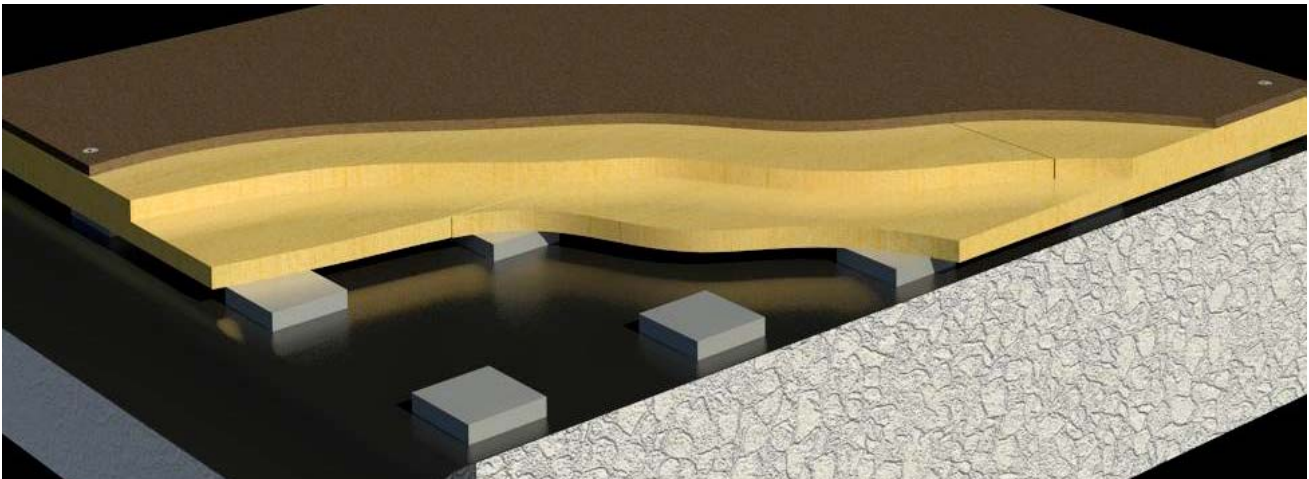

PRODUCT SHEET

The **STAGECRAFT AIR-FLO** floor system provides an economical, hard-wearing dance and drama surface which can be installed in new or retrofit situations.

By an **AirFlo** floor absorb shocks, enhancing performance and greatly reducing the chance of injuries. Such floors are the most desirable for dance, drama, indoor sports and physical education.

- **May be installed on any flat and level surface**
- **May be painted / repainted to any colour**
- **Worn or damaged areas of the top layer may be easily replaced**

Edge Detail at Wall

Edge Detail at Threshold

STAGECRAFT **AirFlo** floor system when installed in new buildings requires a 40mm set-down to make it level with surrounding floor