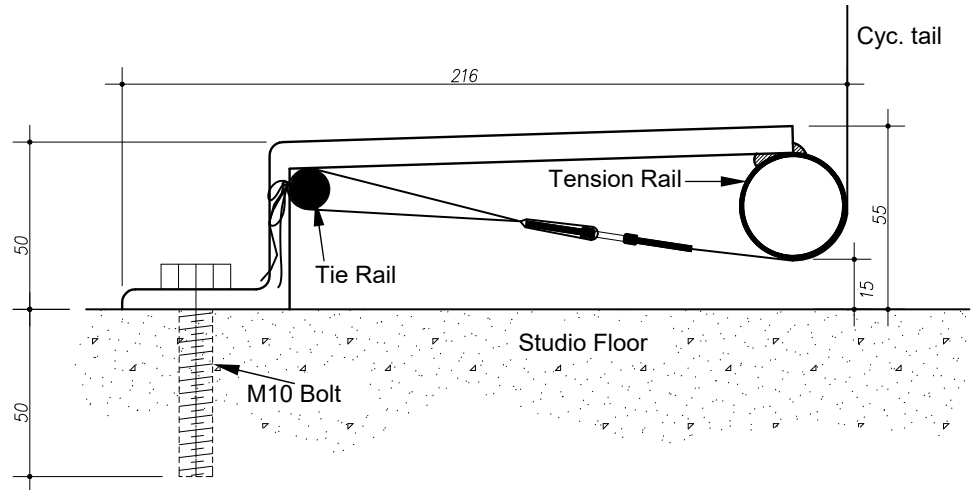

PRODUCT SHEET

DESCRIPTION

The STAGECRAFT Studio Cyclorama Floor Tensioning System is ideal for situations where a cyclorama is used regularly. The Floor Tensioning system is designed to work in conjunction with all STAGECRAFT Track Systems and with the STAGECRAFT Cyclorama Side Tensioner.

FEATURES

- Simple Installation
- Easy tension adjustment
- Curve radius options available from 1.5 m.
- White powder coat finish
- The hidden tie system ensures a smooth wrinkle-free cyclorama

Side Elevation of Floor Tensioning System support bracket

Perspective Illustration describing both straight and curved Floor Tensioning System elements