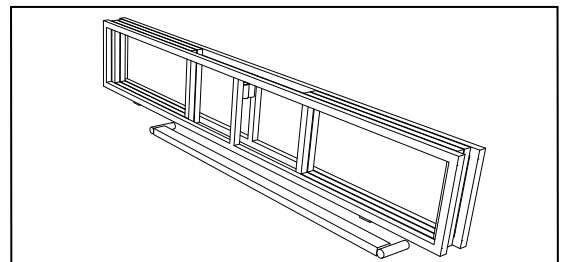

PRODUCT SHEET

DESCRIPTION

The STAGECRAFT Rostra System is ideal for when robust, neat, demountable / transportable staging is required.

The STAGECRAFT Rostra System is comprised of:

- folding bases in three standard heights,
- carpeted plywood tops,
- side and end hand rails,
- skirting
- chair rails,
- access steps, and
- storage dollies.

The simple but sturdy steel bases fold flat for compact storage and transport

- Standard rostra tops: 1200 mm x 1800 mm
- Standard heights: 300 mm, 600 mm, and 900 mm.
- 1200 mm wide access steps to suit each standard rostrum height
- The hand rails: 1000 mm high (above rostrum top) with a choice of 1200 mm or 1800 mm wide.

FEATURES

The STAGECRAFT Rostra System staging features:

- All steelwork finished - black painted.
- Rostrum tops finished with non-fray hard wearing carpet
- Quick and easy erection needing no tools
- Smart professional appearance
- Special sizes made to order
- Storage Dollies made to suit individual rostra set.