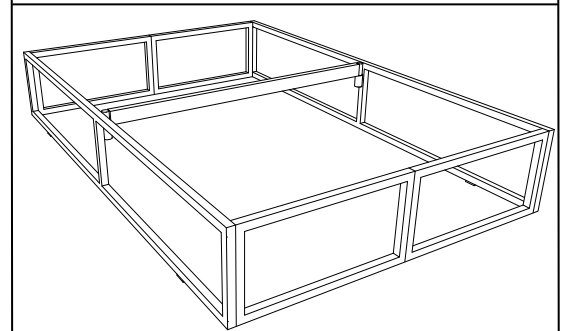

PRODUCT SHEET

DESCRIPTION

The STAGECRAFT Rostra System is ideal for when robust, neat, demountable / transportable staging is required.

The STAGECRAFT Rostra System is comprised of:

- folding bases in three standard heights,
- carpeted plywood tops,
- side and end hand rails,
- skirting
- chair rails,
- access steps, and
- storage dollies.

The simple but sturdy steel bases fold flat for compact storage and transport

- Standard rostra tops: 1200 mm x 1800 mm
- Standard heights: 300 mm, 600 mm, and 900 mm.
- 1200 mm wide access steps to suit each standard rostrum height
- The hand rails: 1000 mm high (above rostrum top) with a choice of 1200 mm or 1800 mm wide.

FEATURES

The STAGECRAFT Rostra System staging features:

- All steelwork finished - black painted.
- Rostrum tops finished with non-fray hard wearing carpet
- Quick and easy erection needing no tools
- Smart professional appearance
- Special sizes made to order
- Storage Dollies made to suit individual rostra set.

Typical 300 mm high rostrum with carpeted top, hand-rails and chair rail.

900 mm Rostrum with access steps and hand rails

Dolly