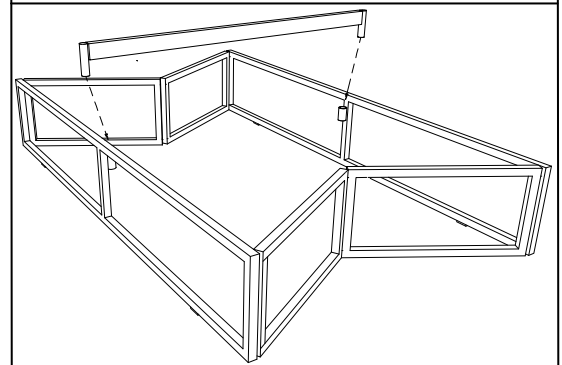

PRODUCT SHEET

DESCRIPTION

The STAGECRAFT Rostra System is ideal for when robust, neat, demountable / transportable staging is required.

The STAGECRAFT Rostra System is comprised of:

- folding bases in three standard heights,
- carpeted plywood tops,
- side and end hand rails,
- skirting
- chair rails,
- access steps, and
- storage dollies.

The simple but sturdy steel bases fold flat for compact storage and transport

- Standard rostra tops: 1200 mm x 1800 mm
- Standard heights: 300 mm, 600 mm, and 900 mm.
- 1200 mm wide access steps to suit each standard rostrum height
- The hand rails: 1000 mm high (above rostrum top) with a choice of 1200 mm or 1800 mm wide.

FEATURES

The STAGECRAFT Rostra System staging features:

- All steelwork finished - black painted.
- Rostrum tops finished with non-fray hard wearing carpet
- Quick and easy erection needing no tools
- Smart professional appearance
- Special sizes made to order
- Storage Dollies made to suit individual rostra set.

Typical 300 mm high rostrum with carpeted top, hand-rails and chair rail.

900 mm Rostrum with access steps and hand rails

Dolly