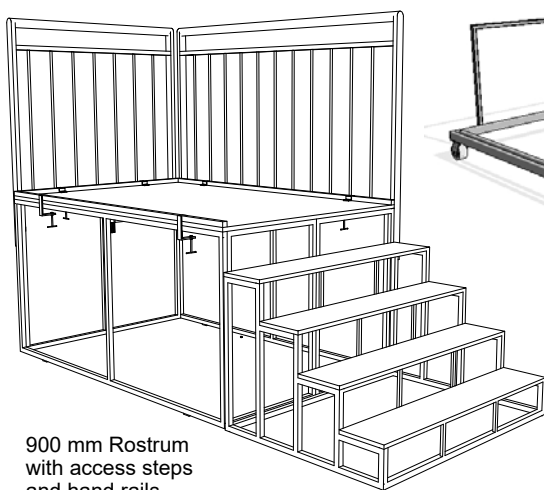

PRODUCT SHEET

DESCRIPTION

The STAGECRAFT Rostra System is ideal for when robust, neat, demountable / transportable staging is required.

The STAGECRAFT Rostra System is comprised of:

- folding bases in three standard heights,
- carpeted plywood tops,
- side and end hand rails,
- skirting
- chair rails,
- access steps, and
- storage dollies.

The simple but sturdy steel bases fold flat for compact storage and transport

- Standard rostra tops: 1200 mm x 1800 mm
- Standard heights: 300 mm, 600 mm, and 900 mm.
- 1200 mm wide access steps to suit each standard rostrum height
- The hand rails: 1000 mm high (above rostrum top) with a choice of 1200 mm or 1800 mm wide.

FEATURES

The STAGECRAFT Rostra System staging features:

- All steelwork finished - black painted.
- Rostrum tops finished with non-fray hard wearing carpet
- Quick and easy erection needing no tools
- Smart professional appearance
- Special sizes made to order
- Storage Dollies made to suit individual rostra set.

Typical 300 mm high rostrum with carpeted top, hand-rails and chair rail.

900 mm Rostrum with access steps and hand rails

Dolly